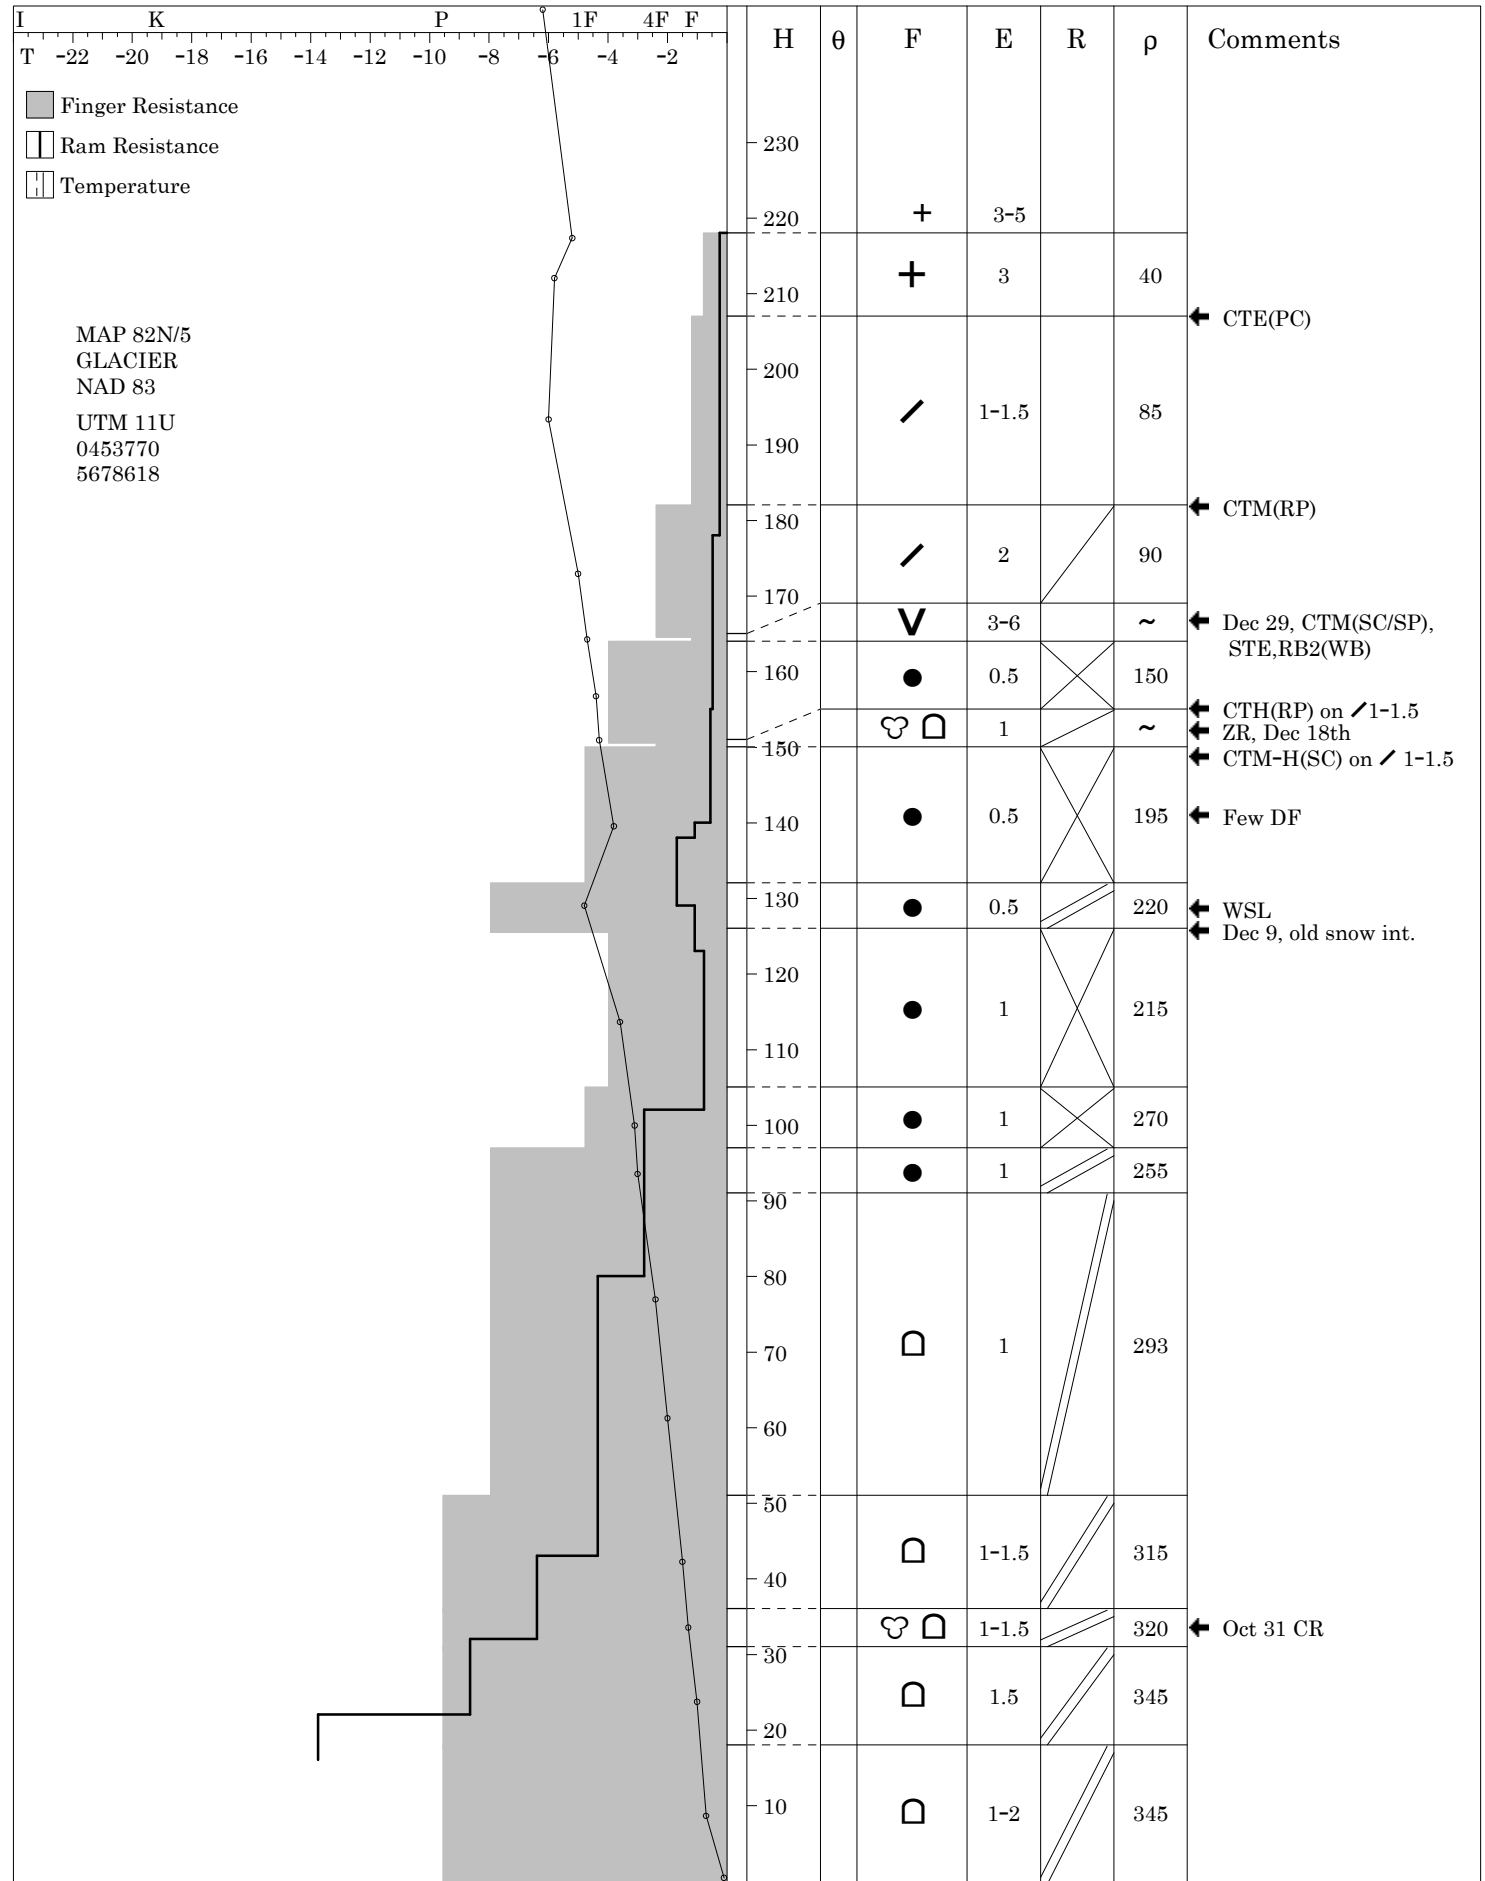

Snow Cover Profile

Location: Camp West Target 1

Date: 2010 01 04

Sky: ☁

Wind: Calm

Air Temperature: -6.1

Time: 13:00

Aspect: SE

Elevation: 2070 m

Incline: 36

Observer: ED,DF,DM

HSW: 478mm

MAP 82N/5
GLACIER
NAD 83
UTM 11U
0453770
5678618