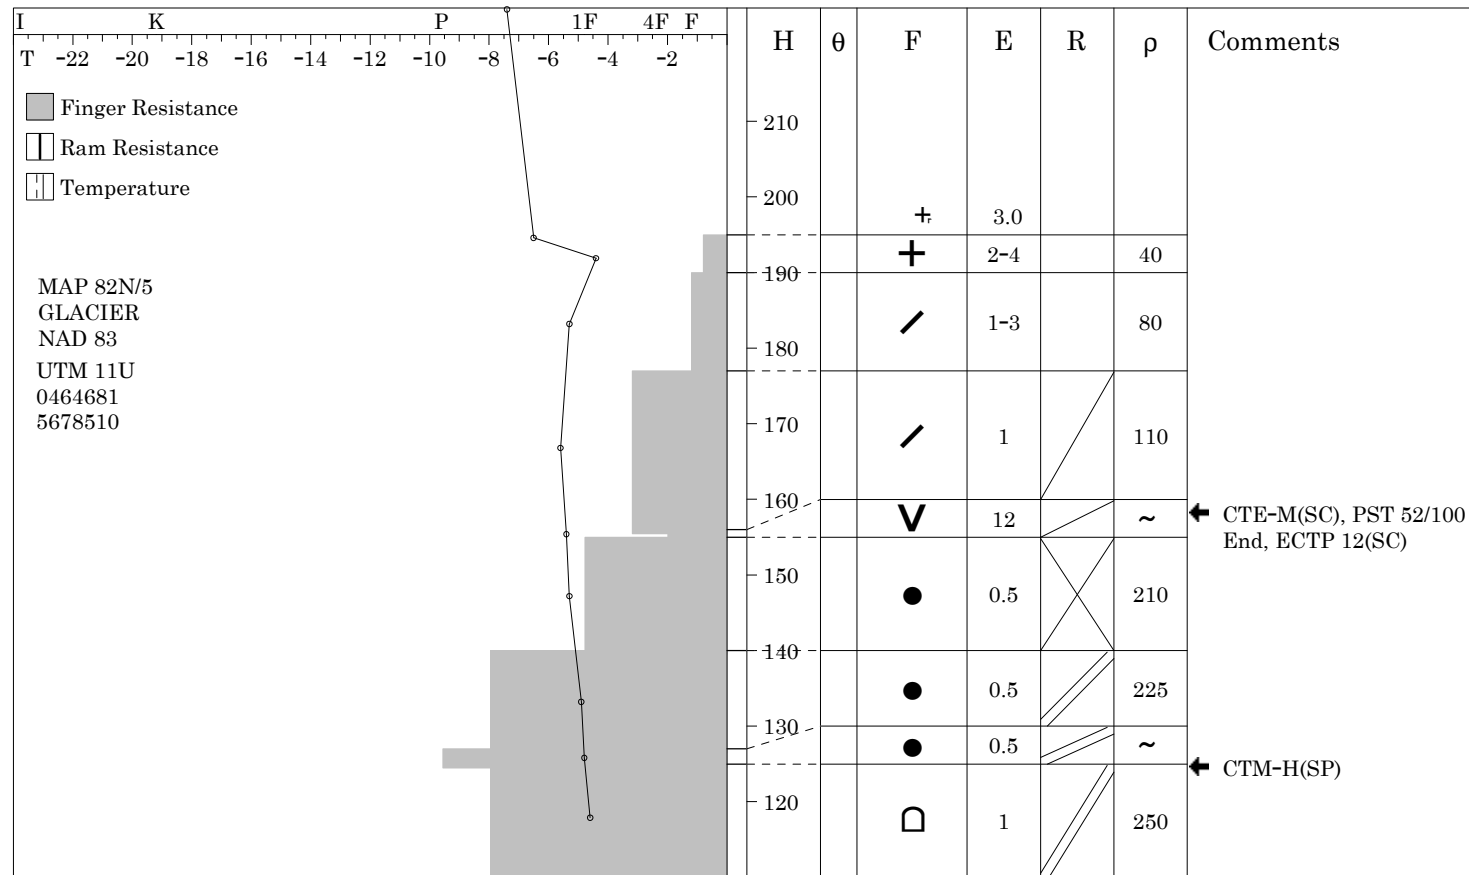

# Snow Cover Profile

Location: Mt Abbott Meeting Place

Date: 2010 01 05

Sky: ☉ S-1 Wind: N-08 Air Temperature: -7.3

Time: 12:15

Aspect: N Elevation: 1805m

Incline: 30

Observer: JS,MS,JP,DF

HSW: 134mm

MAP 82N/5  
GLACIER  
NAD 83  
UTM 11U  
0464681  
5678510