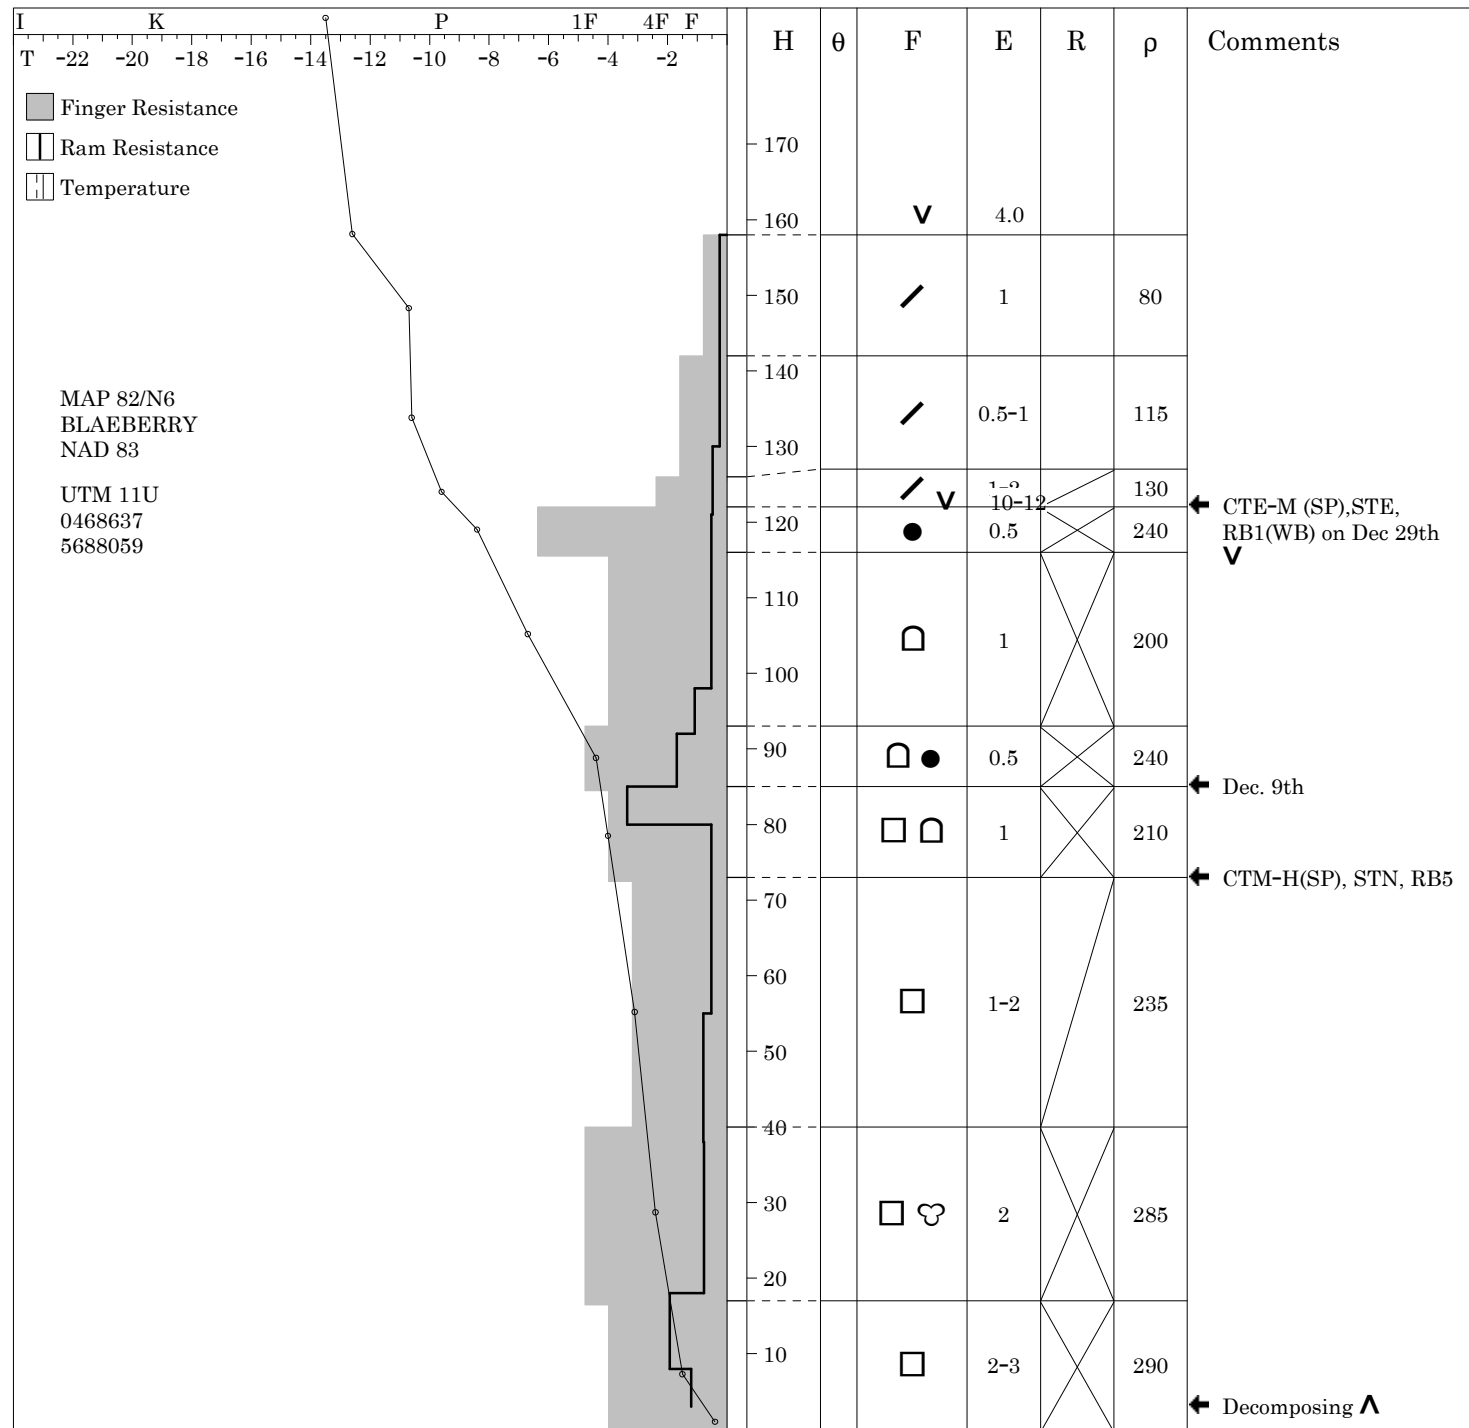

Snow Cover Profile

Location: Connaught Fan

Date: 2010 01 08

Sky: ☉

Wind: Calm

Air Temperature: -13.5

Time: 11:45

Aspect: NE

Elevation: 1310m

Incline: 37

Observer: JS,DF,AH

HSW: 334mm

MAP 82/N6
BLAEBERRY
NAD 83

UTM 11U
0468637
5688059

- Finger Resistance
- Ram Resistance
- Temperature