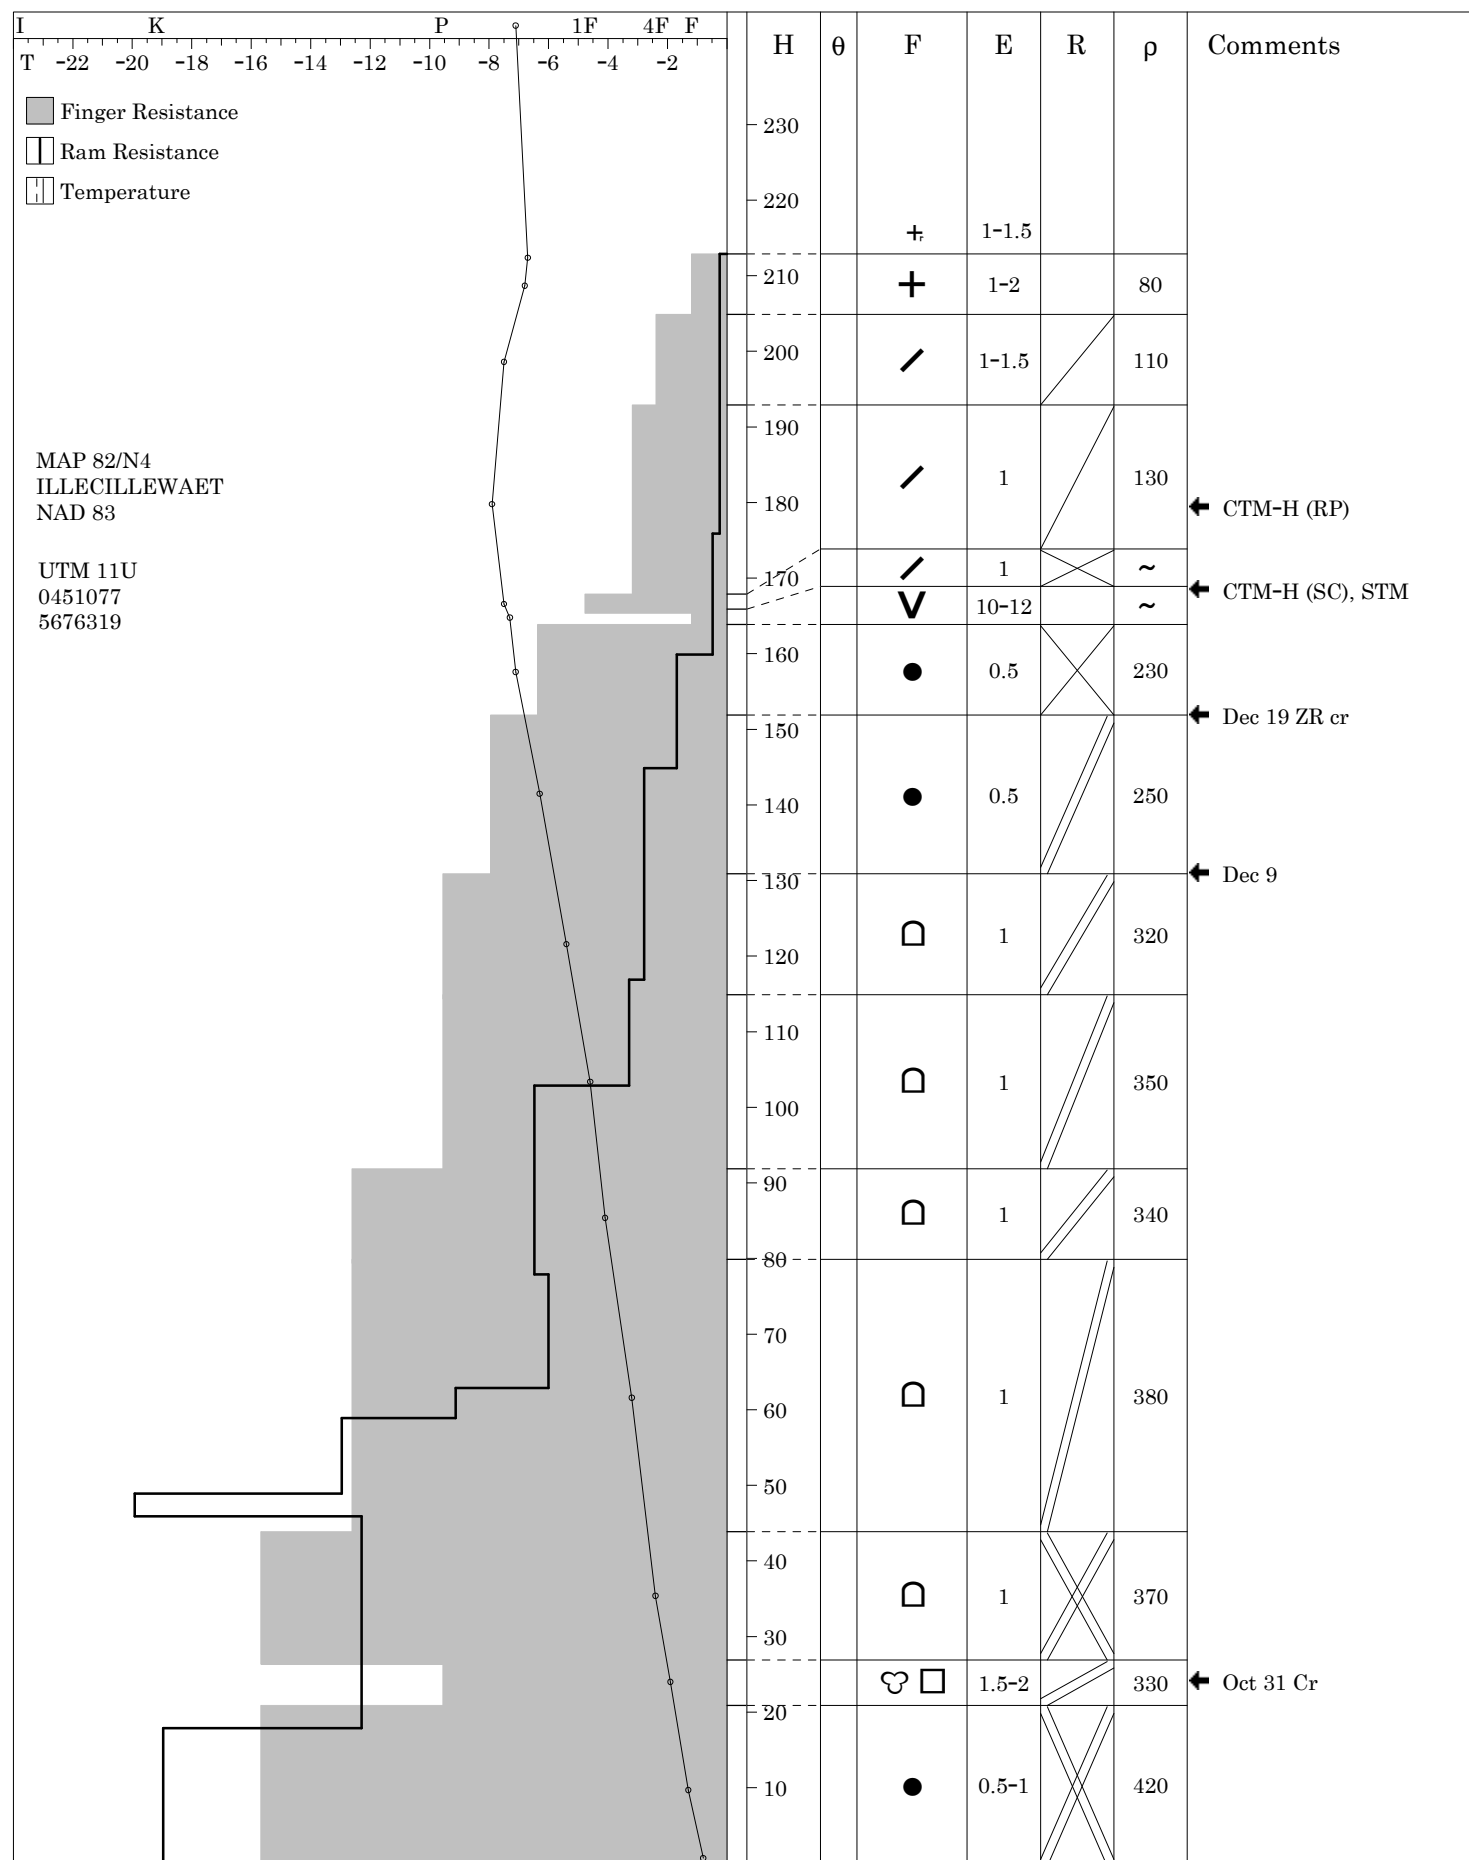

# Snow Cover Profile

Location: Mt-Fidelity Plot

Date: 2010 01 09

Sky: ☒ S-1

Wind: Calm

Air Temperature: -7.0

Time: 11:40

Aspect: -

Elevation: 1905m

Incline: 0

Observer: JP, AH

HSW: 612mm

MAP 82/N4  
ILLECILLEWAET  
NAD 83

UTM 11U  
0451077  
5676319

Legend:  
 ■ Finger Resistance  
 ▨ Ram Resistance  
 ▨ Temperature