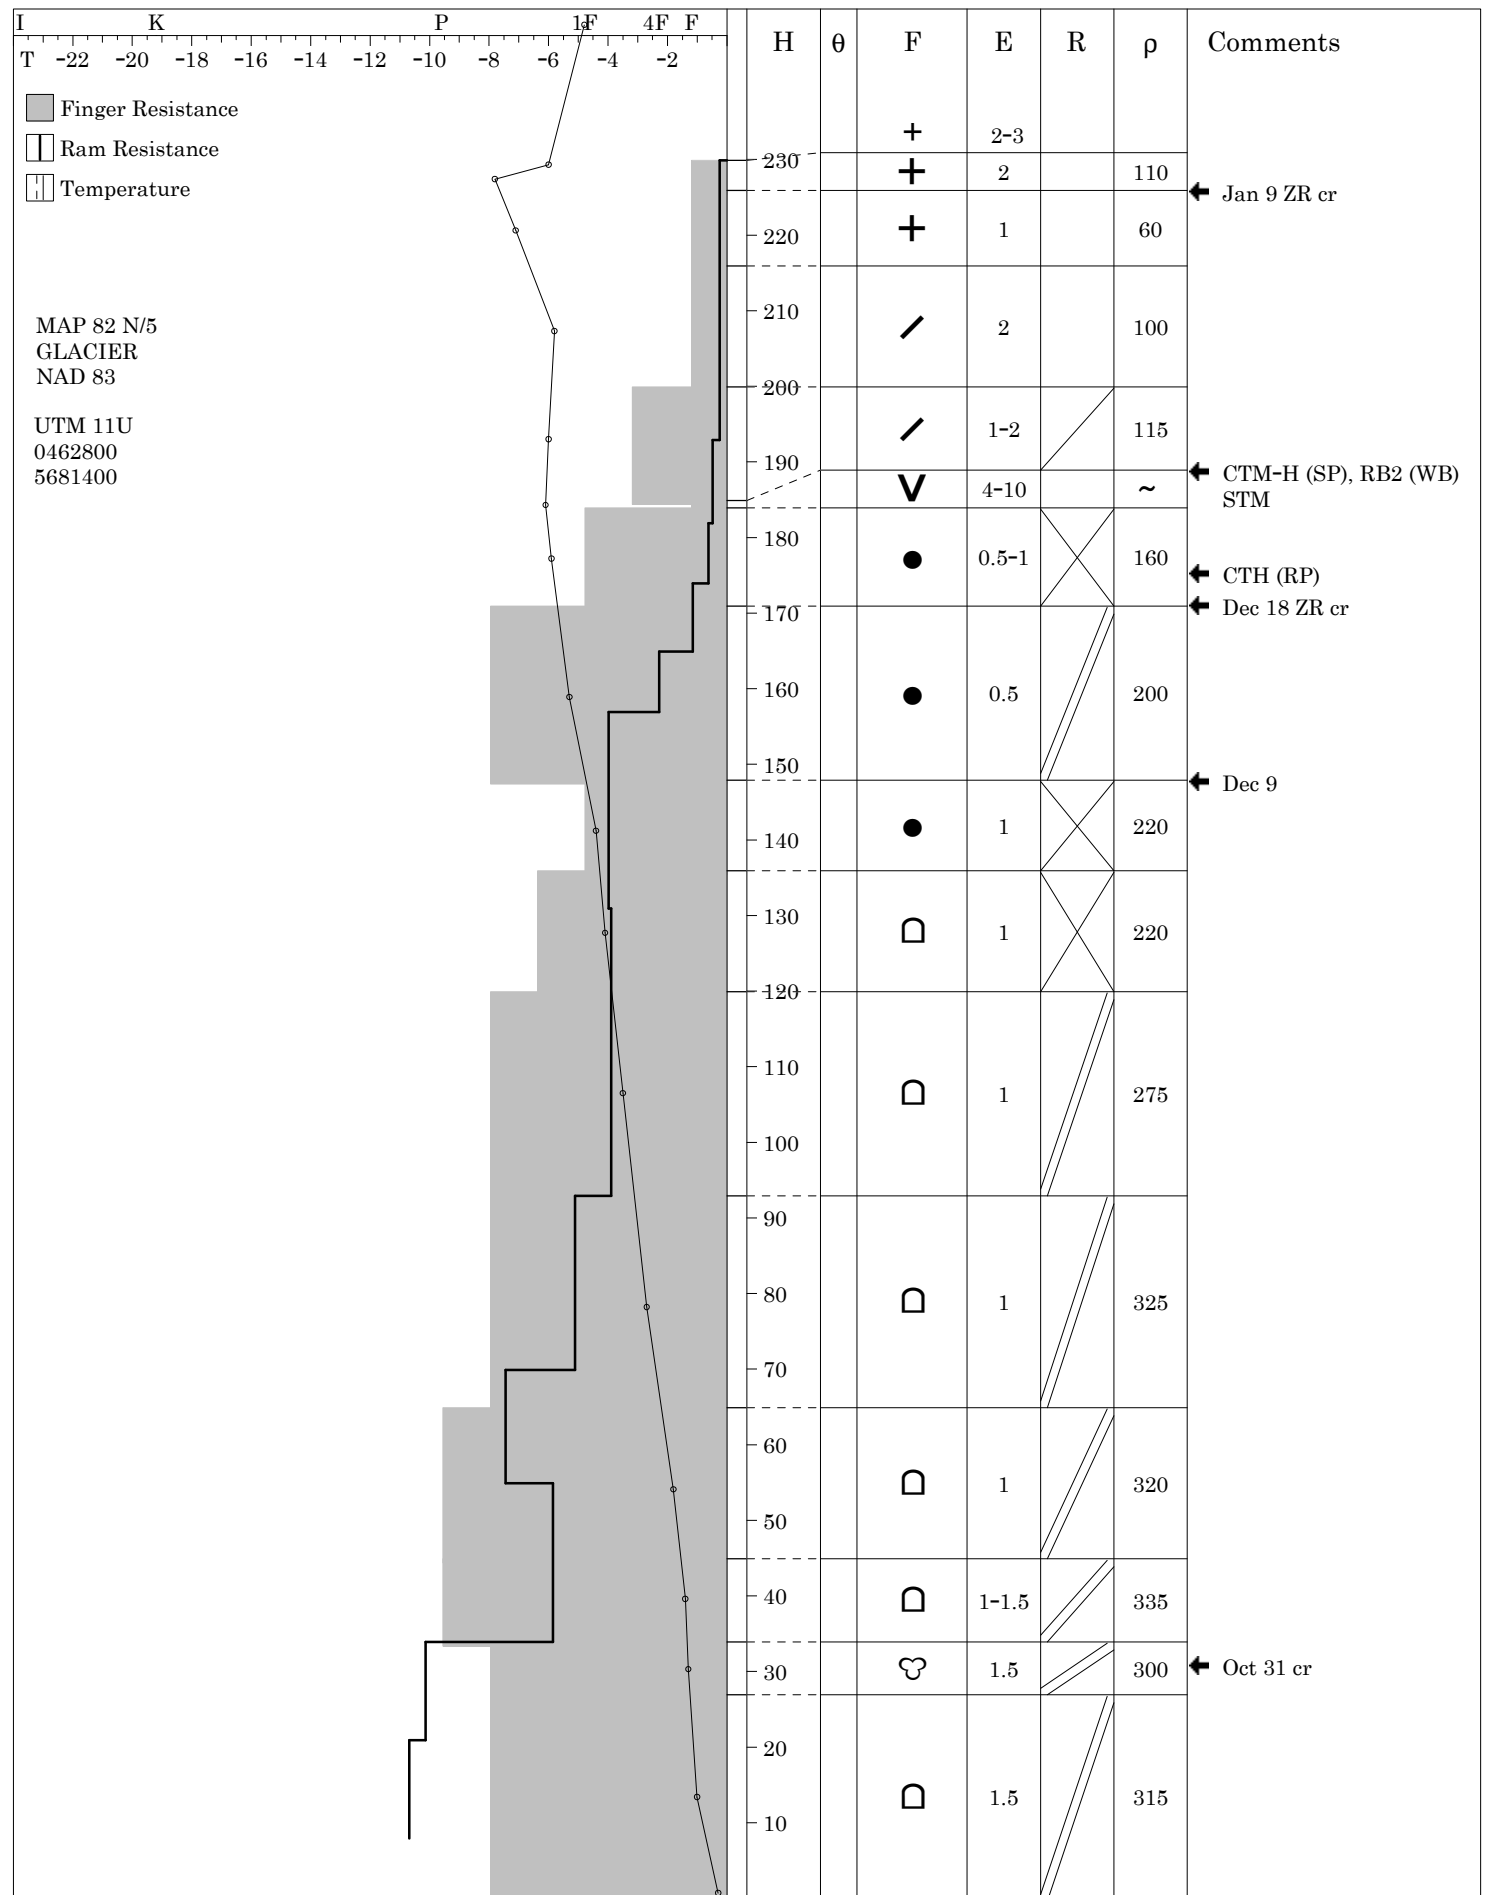

Snow Cover Profile

Location: Napoleon Spur

Date: 2010 01 10

Sky: ☀

Wind: NW-04 Air Temperature: -4.7

Time: 11:00

Aspect: NE

Elevation: 1940m

Incline: 33

Observer: ED, AH

HSW: 544mm

MAP 82 N/5
GLACIER
NAD 83

UTM 11U
0462800
5681400